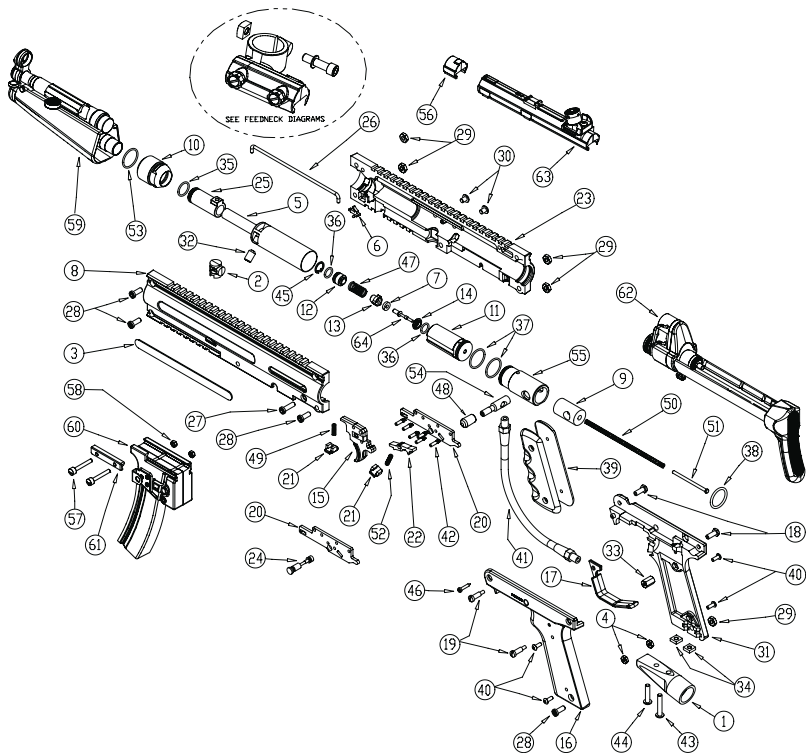

EMPIRE
BATTLE TESTED

BT-4 SERIES MARKERS

Delta™ Parts List

SCHEMATIC#	DESCRIPTION	SKU#	SCHEMATIC#	DESCRIPTION	SKU#
1	Tank Adapter	17044	36	Internal Valve O-Ring	19425
2	Expansion Chamber Plug	17045	37	Rear Bolt & External Valve O-Ring	19426
3	Delta Name Plate	17054	38	Shock Absorber O-Ring	19427
4	Lower Grip Nut	19383	39	45 Rubber Grip	19429
5	Power tube	19384	40	Grip Screws	19430
6	Ball Detent	19386	41	Gas Line	19435
7	Cup Seal	19387	42	Trigger Plate Dowel Pins	19436
8	Left upper Receiver	19388	43	Long Tank Adapter Bolt	19439
9	Bolt Plug	19389	44	Short Tank Adapter Bolt	19440
10	Barrel Adapter	19391	45	Valve Snap Ring	19442
11	Valve Body	19392	46	Trigger Guard Screw	19443
12	Internal valve seat	19393	47	Internal Valve Spring	19444
13	Plunger Cup	19394	48	Bolt Handle Rubber Cover	19445
14	Rear Valve Seat	19395	49	Trigger Return Spring	19446
15	Single Trigger Assembly	19396	50	Drive Spring	19447
16	Left Lower Receiver	19397	51	Drive Spring Guide	19448
17	Trigger Guard	19399	52	Sear Spring	19449
18	Lower Receiver Acorn Nut	19400	53	Barrel Adapter O-Ring	19452
19	Lower Receiver Screw	19401	54	Bolt handle	19454
20	Trigger Plate	19402	55	Rear Bolt	19455
21	Trigger Plate Spacer	19404	56	Front Sight Rail	20169
22	Sear	19405	57	Magazine Retention Screws	20170
23	Right Upper Receiver	19406	58	Magazine Holder Nut	20172
24	Safety with O-rings	19407	59	Delta Barrel Assembly	20190
25	Front Bolt	19409	60	Magazine Assembly	20191
26	Linkage Arm	19410	61	Magazine Locking Arm	20194
27	Long Receiver Bolt	19413	62	Stock Assembly	20195
28	Short Receiver Bolt	19414	63	Rear Sight Rail Assembly	20196
29	Receiver Nuts	19415	64	Valve Stem	99126
30	Valve Screw	19416	not shown	Complete Valve	19382
31	Right Lower Receiver	19417			
32	Velocity Screw	19418			
33	Grip Upper Hex	19419			
34	Tank Adapter Nuts	19423			
35	Front Bolt O-Ring	19424			